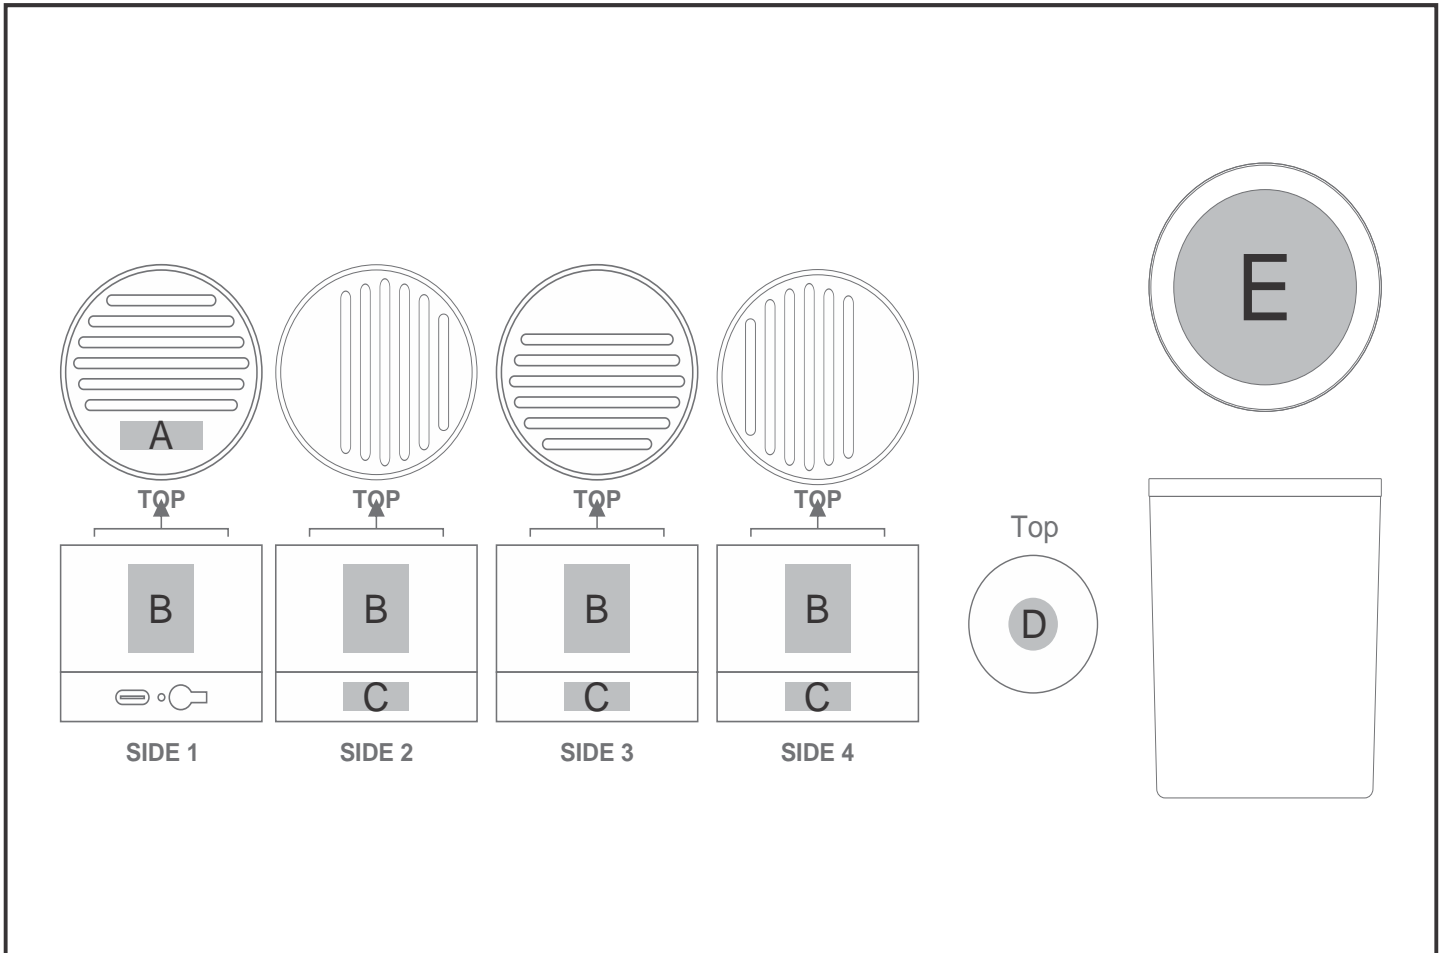

GH-YT-1-B

Yatta Basic Beauty Hamper

Need to know:

- Includes 1-Position Laser Engraving OR 1-Colour 1-Position Pad Print on Speaker AND 1-Colour, 1-Position Pad Print on Lip Balm AND 1-Position Laser Engraving on Candle Lid (setup fees apply)

- Due to tonal variations in the wood the laser engraving will vary from one item to the next and will likely vary in the same item.

- **Laser Colour:** POS A & POS C & POS E - Tonal | POS B - WHITE

- Please note we cannot guarantee that the external logo will align with the internal logo(Okiyo) on the lid.

- Texture of Item will affect the quality of Print.

Branding Options:

Position	Branding Method (Branding Code)	No. of Colours	Dimension
A	Laser Engraving (LC)	N/A	25mm wide x 8mm high
B	Laser Engraving (LB)	N/A	20mm wide x 25mm high
B	Pad Printing (PA)	4 Colours	35mm wide x 25mm high
C	Laser Engraving (LC)	N/A	20mm wide x 8mm high

D	Pad Printing (PA)	2 Colours	15mm wide x 15mm high
E	Laser Engraving (LC)	N/A	55mm wide x 55mm high
E	Pad Printing (PA)	4 Colours	40mm wide x 40mm high
E	Screen Print (SA)	1 Colour	45mm wide x 45mm high